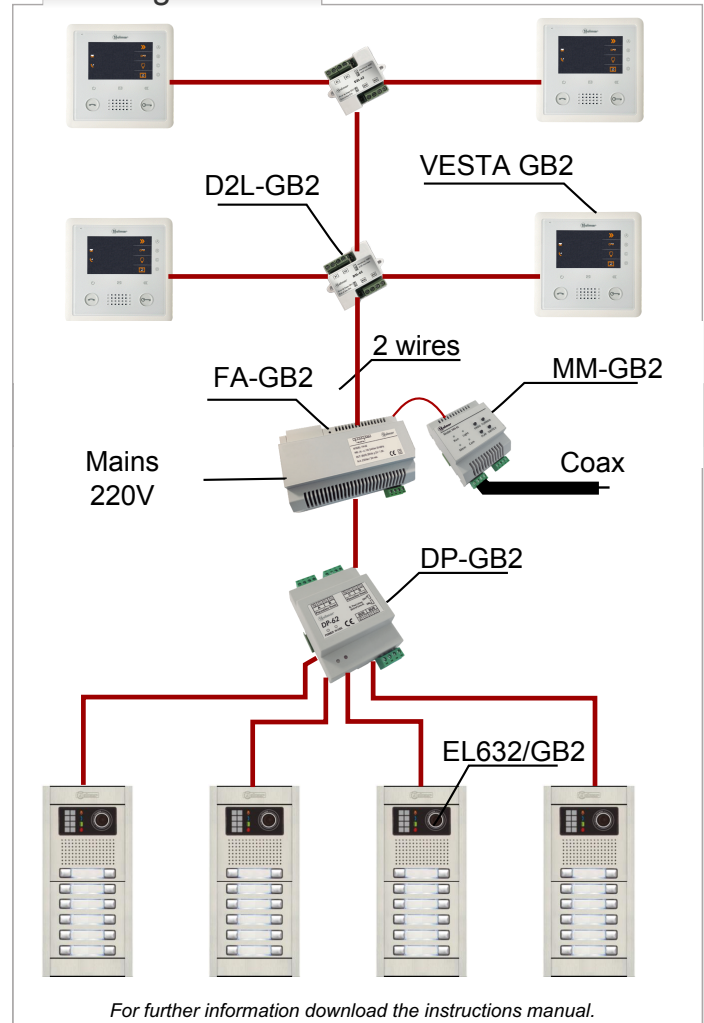

Description

MM-GB2 is a video memory module for GB2 systems from Golmar. MM-GB2 records 10 seconds video from the door panel's incoming call. Allows recording from the panel's camera which is in communication. In a system it is necessary just one module for all users, reducing the overall cost. Each user will be able to check their own records, not being possible to access to other user's records. MM-GB2 has a video composite output together with a trigger signal and a dry contact relay which can be activated from the monitor during a preset time.

GB2 is a pure 2 wires solution, the perfect system for villas and medium size buildings up to 22 apartments*. The system is very convenient for retrofit, thanks to its full digital transmission of audio, video and data, what makes it suitable for any type of wires. The system's wiring is not polarized, becoming GB2 an easy-to-install intercom solution. Reach its maximum performance using RAP-2150 cable and reach up to 160 meters from the entrance panel to the last monitor.

Dimensions: 72 (W) 100 (H) 60 (D) mm

Features

- Records 10 seconds video from the calling panel.
- Possibility to manually record the video streaming from the panel which is in communication.
- Composite video output.
- Trigger signal to activate an additional device, active during video recording.
- Test buttons to reproduce the video recordings and check them from the composite video output.
- Dry contact relay, to be activated from the monitor.

Options

Diagram

Due to continuous product improvement, all colors, sizes, materials, finishes and specifications, are subject to change without notice.
 * The number of units connected in a GB2 system, can be expanded by using the digital repeater RD-GB2.